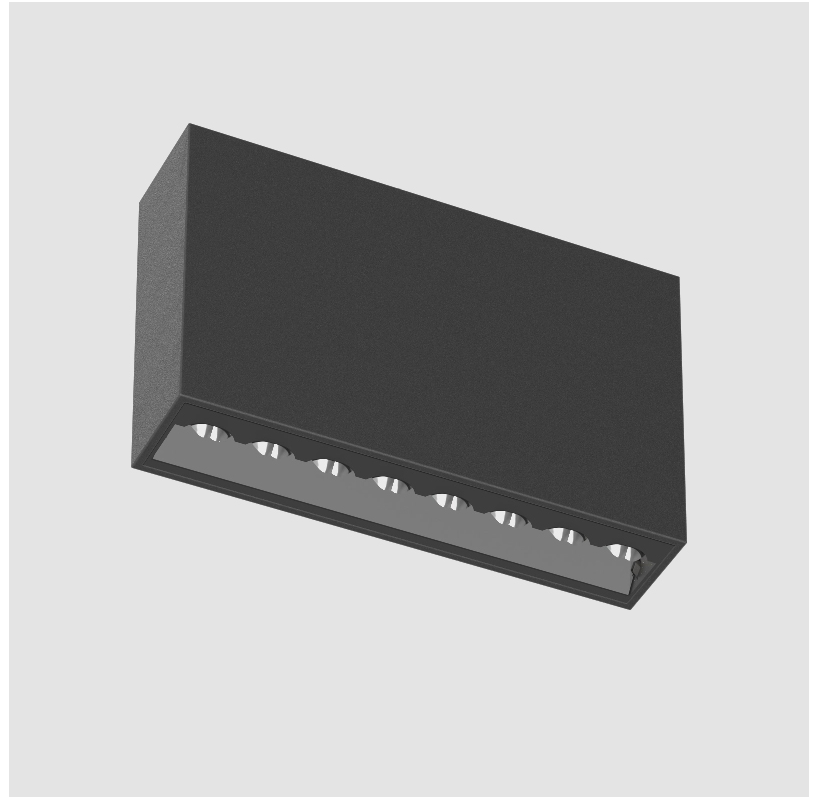

MAGIQ HOLLOW WALLWASH SURFACE

A3D187-

base number Color Finish Finishes
 Temperature Options (Diamond)

- To build a product code in our configurator select the specify button on the base model # product page
- To build a manual product code on this datasheet choose from the options listed below in blue font and add the suffix to the base model #

GENERAL

Series: Magiq Hollow Wallwash
 Subseries: Magiq Hollow Wallwash
 Brand: Prolicht
 Division: Architectural
 Mounting Type: Surface
 Mounting Location: Ceiling
 Subcategory: Wallwash

PHYSICAL

Shape: Rectangle
 Length (mm): 174
 Length (in): 6 ⁷/₈
 Width (mm): 42
 Width (in): 1 ⁵/₈
 Height (mm): 109
 Height (in): 4 ⁵/₁₆
 Light Distribution: Direct
 Fixture Finish: SSR / BKV / CWI / CRY / HAB / UFT / ITA / RUA / FTG / MYG / LOD / PUS / FRO / FUP / KIA / POP / BLS / SPG / MEY / GOH / GUM / CHC / COM / ABZ / JAG / OBR / MOS / ROR
 Holder Finish: WHI / BLK
 Fixture Material: Aluminum Die Cast

OPTICAL

Adjustability: Fixed

RATINGS AND CERTIFICATIONS

Certified By: Certified for North American Standards
 IP rating: IP20

MAGIQ HOLLOW WALLWASH SURFACE

A3D187-

PROJECT

TYPE

GENERAL

Series: Magiq Hollow Wallwash
 Subseries: Magiq Hollow Wallwash
 Brand: Prolicht
 Division: Architectural
 Mounting Type: Surface
 Mounting Location: Ceiling
 Subcategory: Wallwash

PHYSICAL

Shape: Rectangle
 Length (mm): 174
 Length (in): 6 ⁷/₈
 Width (mm): 42
 Width (in): 1 ⁵/₈
 Height (mm): 109
 Height (in): 4 ⁵/₁₆
 Light Distribution: Direct
 Fixture Finish: SSR / BKV / CWI / CRY / HAB / UFT / ITA / RUA / FTG / MYG / LOD / PUS / FRO / FUP / KIA / POP / BLS / SPG / MEY / GOH / GUM / CHC / COM / ABZ / JAG / OBR / MOS / ROR
 Holder Finish: WHI / BLK
 Accent Finish: SSR / BKV / CWI / CRY / HAB / LAG / UFT / ITA / RUA / RUR / MIC / FTG / MYG / TWT / LOD / PUS / FRO / FUP / KIA / POP / BLS / SPG / MEY / GOH / GUM / CHC / COM / ABZ / JAG
 Fixture Material: Aluminum Die Cast